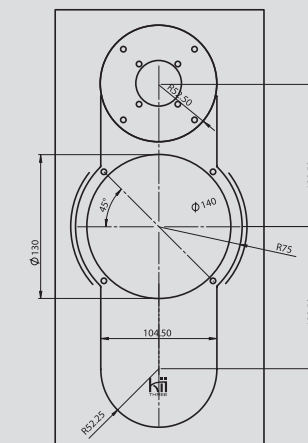

specifications

- Compact DSP controlled monitor speaker**
4x 6.5" woofer, 1x5" midrange,
1" waveguided tweeter, all individually driven
- Amplification:** 6x250W full-custom Ncore
- Active Wave Focusing** crossover filter
- Frequency response:**
+/- 0.5dB flatness to 25kHz, f3=20Hz
- Integrated tone control**
- Phase response:** selectable,
linear phase or minimum latency
- Peak SPL:** 115dB
- Protection limiters**
- Controlled Directivity:**
4.8dB (54Hz - 1kHz, slowly rising thereafter)
- Size:** 20x40x40cm, 8"x16"x16" (WxHxD)
- Weight:** 17kg (37lbs)
- Inputs:** Analogue, AES/EBU, KiiLink
- Selectable correction** for free-standing,
near wall or in corner (14 positions)
- Automatic Standby Mode**